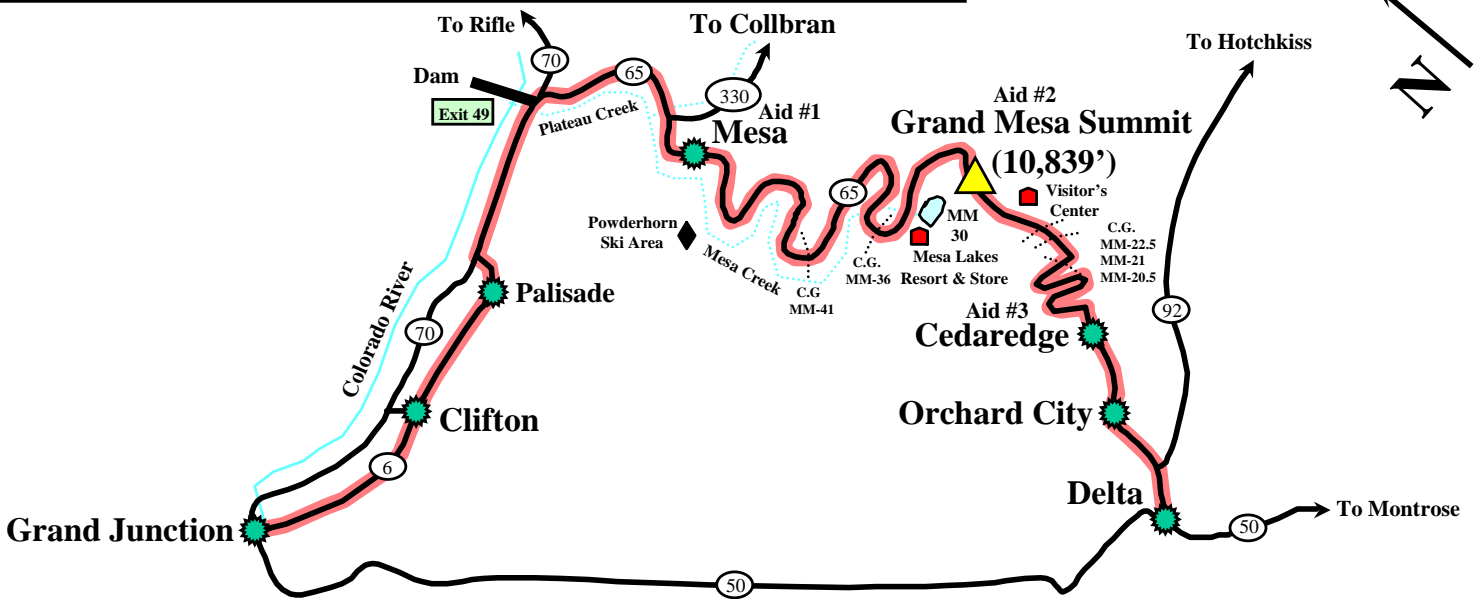

## Day ? - Grand Junction to Delta via Grand Mesa

## Grand Junction to Delta via Grand Mesa

Day ? 86 Miles - 6,400 feet